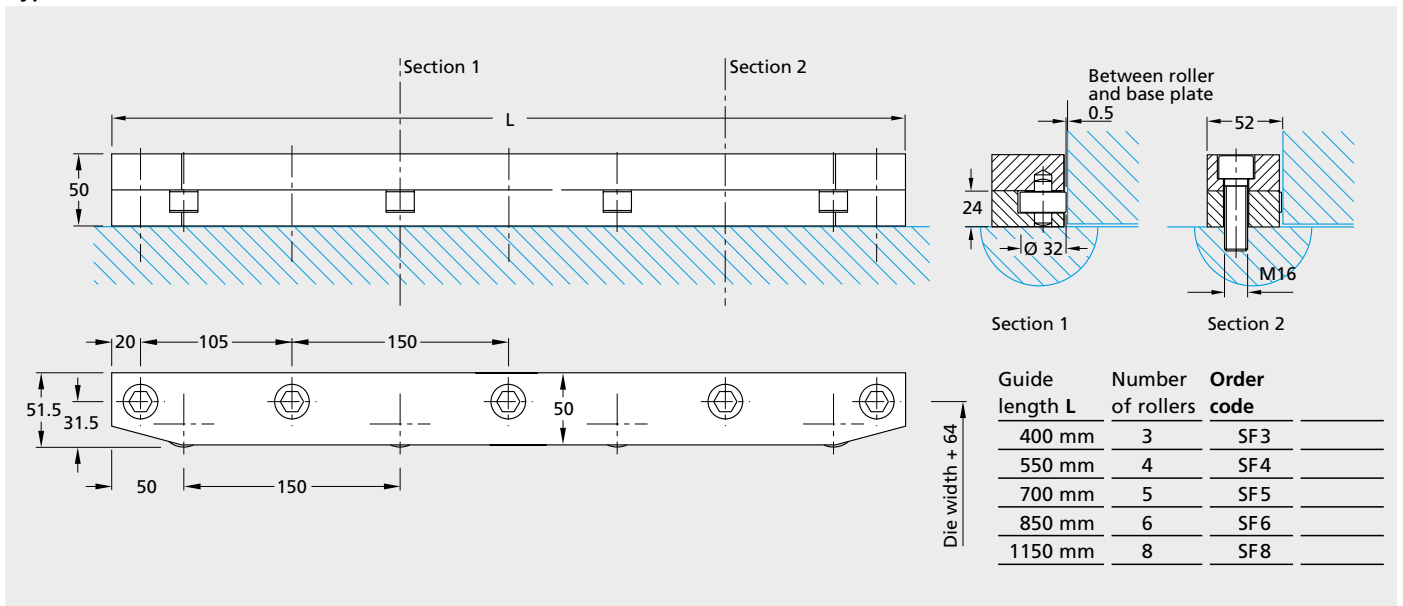

→ LATERAL GUIDES FOR THE PRESS BED

ROLLBLOC Lateral Guides with Guide Rollers SF/SE

Universal Order code SF or SE

To guide dies. For use on one or both sides.

Type SE with slanted entrance on both ends and from above

Type: SF